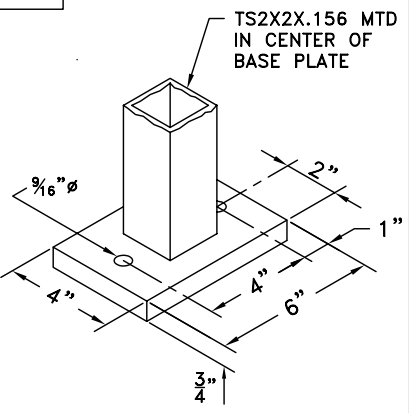

STAINLESS STEEL SAFETY CHAIN
BOTTOM CHAIN OPTIONAL

1-1/4" DIA. S.S. EYEBOLT,
SNAPHOOK, NUT,
F-WASHER, L-WASHER.
TYPICAL BOTH ENDS

A SIDE POST
MINIMUM DIMENSIONS

B BASE POST

GEF GEF INCORPORATED
ENGINEERING DESIGN & FABRICATION
1721 WINFIELD ROAD, WINFIELD, WV 25213
304-755-1600
www.gefinc.com