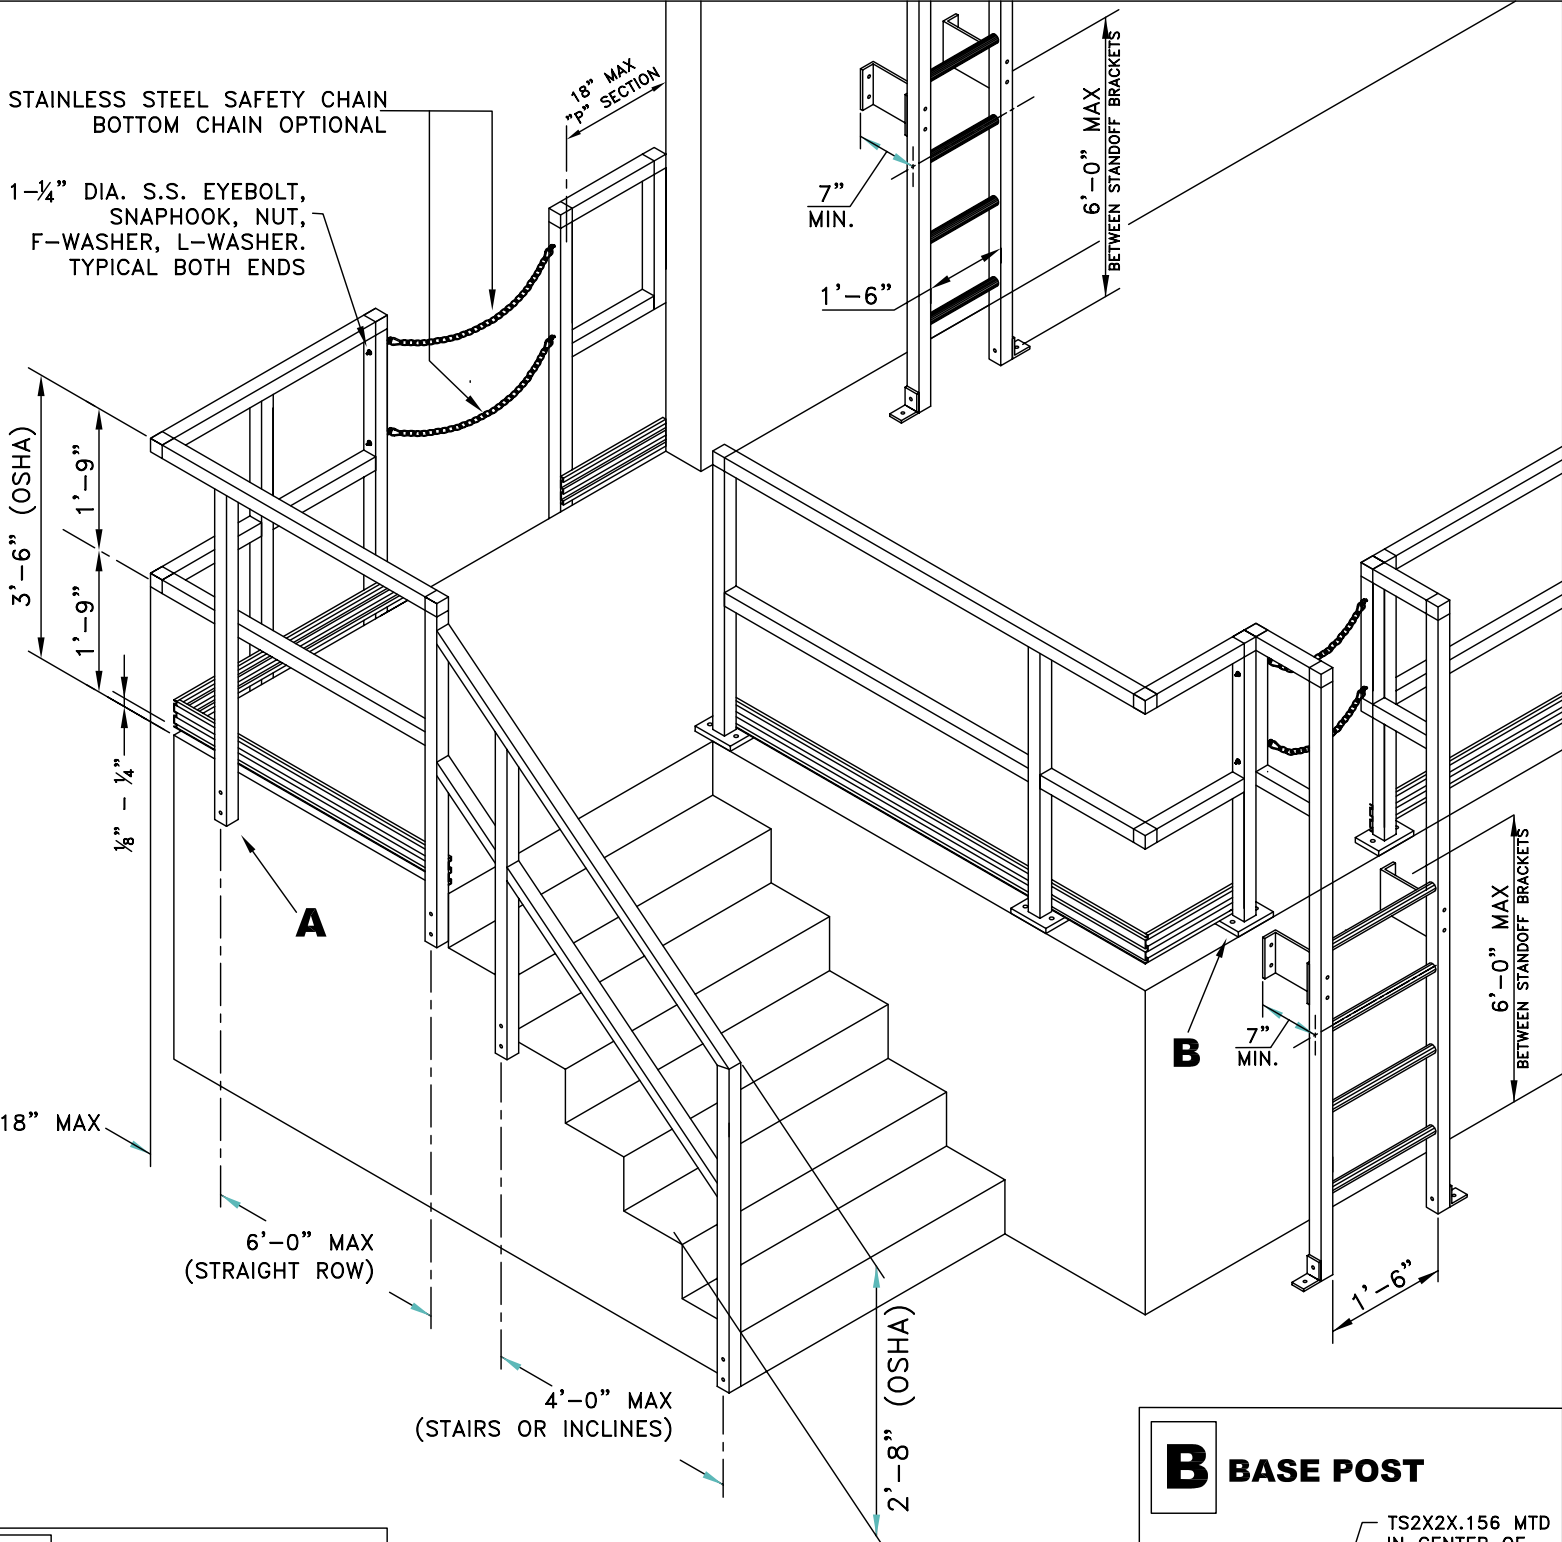

STAINLESS STEEL SAFETY CHAIN
BOTTOM CHAIN OPTIONAL

1-1/4" DIA. S.S. EYEBOLT,
SNAPHOOK, NUT,
F-WASHER, L-WASHER.
TYPICAL BOTH ENDS

A SIDE POST
MINIMUM DIMENSIONS

B BASE POST

GEF GEF INCORPORATED
ENGINEERING DESIGN & FABRICATION
1721 WINFIELD ROAD, WINFIELD, WV 25213
304-755-1600
www.gefinc.com