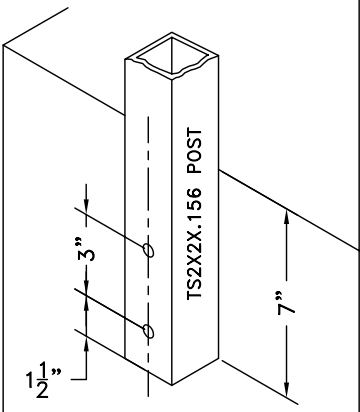

STAINLESS STEEL SAFETY CHAIN
BOTTOM CHAIN OPTIONAL

1-1/4" DIA. S.S. EYEBOLT,
SNAPHOOK, NUT,
F-WASHER, L-WASHER.
TYPICAL BOTH ENDS

A SIDE POST
MINIMUM DIMENSIONS

B BASE POST

GEF GEF INCORPORATED
ENGINEERING DESIGN & FABRICATION
1721 WINFIELD ROAD, WINFIELD, WV 25213
304-755-1600
www.gefinc.com